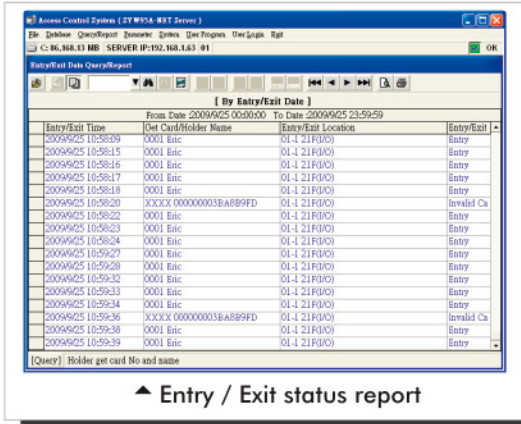

# SYW95A Access Control Management System

**SYRIS**  
**Access Software**  
 SYRIS Security System

## ■ Feature/Specification

- Support for SY210NT & SY260NT series controller.
  - Support for Windows XP/Vista/7.
  - Support for MS-Access.
  - Maximum of card: 9,999.
  - Maximum of controller link: 99 Controller.
  - Communication interface: USB、RS232.
  - Support APB(Anti-Pass Back) application.
  - Basic version of T&A software included.
  - Holiday setting.
  - Door open time-out alarm.
  - Support to lift control with 64 floors.
  - Support to APP setting with 16 groups.
  - Build-in elevator control.
- ❖ This specification is preliminary and subject to change without prior notice.