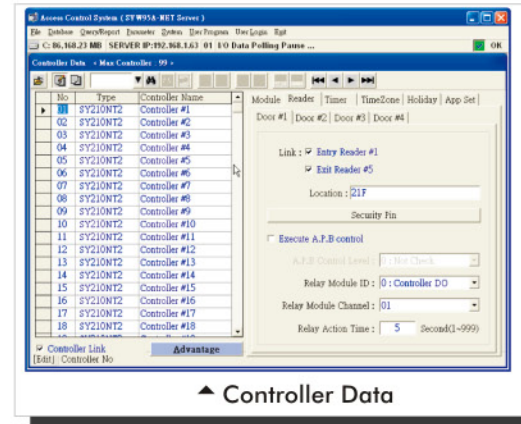

# SYW95A Access Control Management System

**SYRIS**  
**Access Software**  
 SYRIS Security System

## ■ Feature/Specification

- Support for SY210NT & SY260NT series controller.
  - Support for Windows XP/Vista/7.
  - Support for MS-Access.
  - Maximum of card: 9,999.
  - Maximum of controller link: 99 Controller.
  - Communication interface: USB、RS232.
  - Support APB(Anti-Pass Back) application.
  - Basic version of T&A software included.
  - Holiday setting.
  - Door open time-out alarm.
  - Support to lift control with 64 floors.
  - Support to APP setting with 16 groups.
  - Build-in elevator control.
- ❖ This specification is preliminary and subject to change without prior notice.