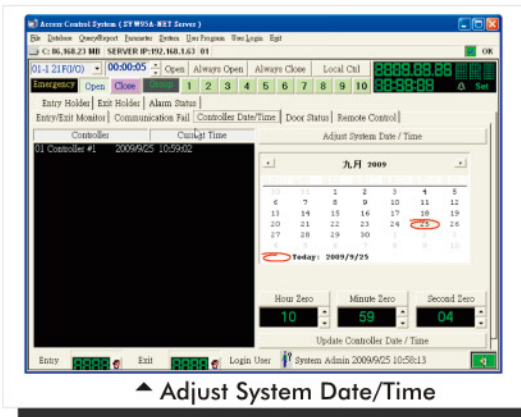

# SYW95A Access Control Management System

**SYRIS**  
**Access Software**  
 SYRIS Security System

## ■ Feature/Specification

- Support for SY210NT & SY260NT series controller.
  - Support for Windows XP/Vista/7.
  - Support for MS-Access.
  - Maximum of card: 9,999.
  - Maximum of controller link: 99 Controller.
  - Communication interface: USB、RS232.
  - Support APB(Anti-Pass Back) application.
  - Basic version of T&A software included.
  - Holiday setting.
  - Door open time-out alarm.
  - Support to lift control with 64 floors.
  - Support to APP setting with 16 groups.
  - Build-in elevator control.
- ❖ This specification is preliminary and subject to change without prior notice.