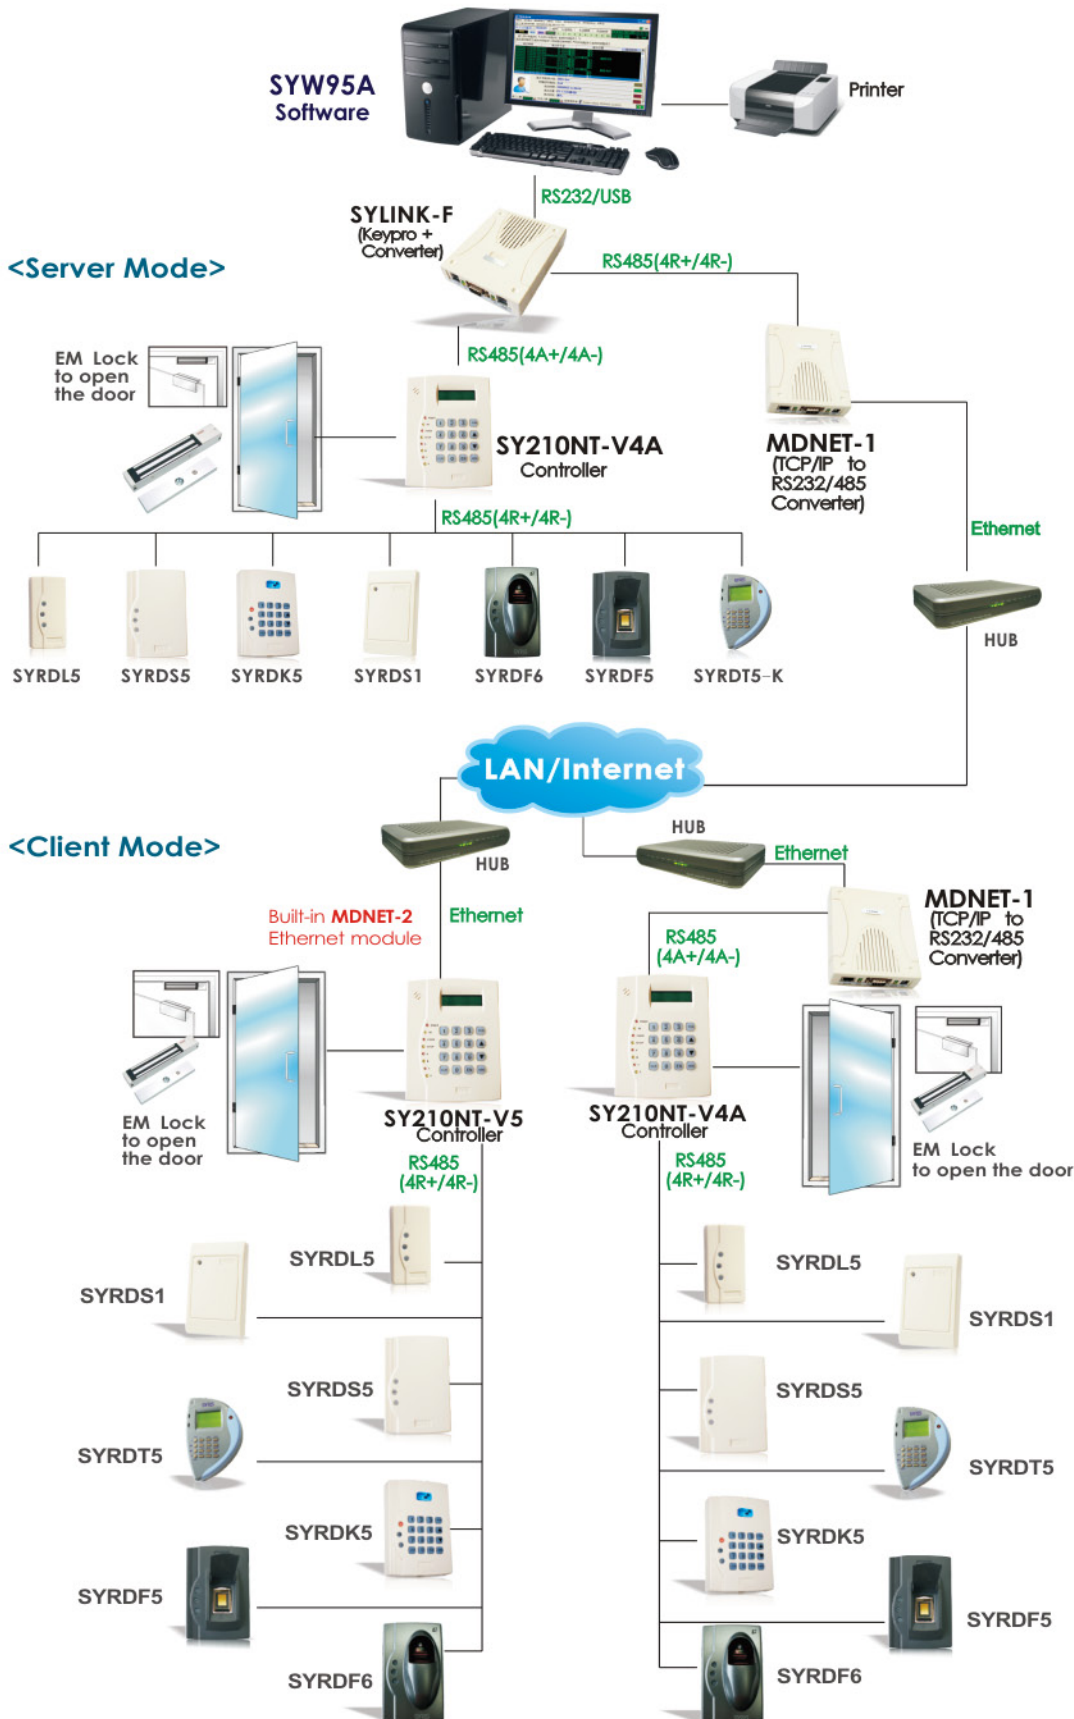

# SYW95A Access Control Management System

**SYRIS**  
**Access Software**  
 SYRIS Security System

## ■ Collocation Modules

▶ Ordering Information	
Item	Type
■ SYW95A	Access Control Management System
■ SYW95A-1	Access Control Management System

Copyright © 2011 SYRIS Technology Corp.

# SYW95A Access Control Management System

## SYW95A System Network Diagram

★ With this kind of connection, the number of all connected controller is 99.

**SYRIS**  
**Access Software**  
 SYRIS Security System