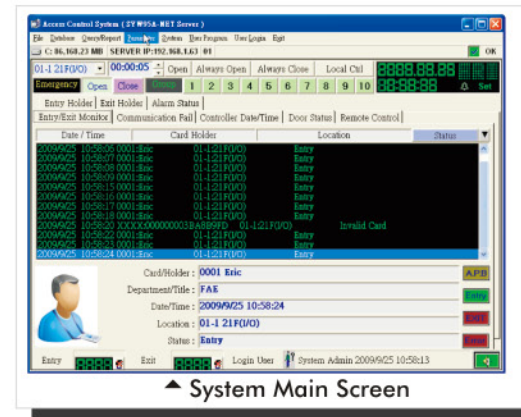

# SYW95A Access Control Management System

**SYRIS**  
**Access Software**  
 SYRIS Security System

## ■ Feature/Specification

- Support for SY210NT & SY260NT series controller.
  - Support for Windows XP/Vista/7.
  - Support for MS-Access.
  - Maximum of card: 9,999.
  - Maximum of controller link: 99 Controller.
  - Communication interface: USB、RS232.
  - Support APB(Anti-Pass Back) application.
  - Basic version of T&A software included.
  - Holiday setting.
  - Door open time-out alarm.
  - Support to lift control with 64 floors.
  - Support to APP setting with 16 groups.
  - Build-in elevator control.
- ❖ This specification is preliminary and subject to change without prior notice.